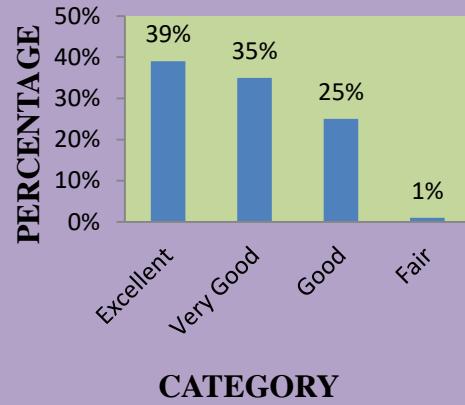

NADAR MAHAJANA SANGAM
SERMATHAI VASAN COLLEGE FOR WOMEN – MADURAI.
ALUMNAE’S FEED BACK ANALYSIS 2023-2024

S.NO	QUESTION	Excellent	%	Very Good	%	Good	%	Fair	%
1.	Does the college provides a caring Environment	164	42%	138	35%	80	20%	11	03%
2.	Your opinion on College’s contribution in building a strong sense of togetherness in you	152	39%	139	35%	99	25%	08	01%
3.	Administration	119	30%	145	37%	107	27%	22	06%
4.	Discipline (Your ideas on dress code, moral code and ethics)	139	35%	137	35%	99	25%	18	05%
5.	Cleanliness in and around the campus	127	32%	160	41%	79	20%	27	07%
6.	Exposure to activities (Inter College & Intra College)	110	28%	143	36%	105	27%	35	08%
7.	Sports Activities	185	47%	112	29%	79	46%	17	04%
8.	Field Trips, Tours	165	42%	113	29%	84	21%	31	08%
9.	Library	157	40%	149	38%	77	20%	10	02%
10.	Canteen	97	25%	147	37%	128	33%	24	06%
11.	Class Rooms	193	49%	114	29%	78	20%	08	02%
12.	Lab Facilities	160	41%	133	31%	89	23%	11	03%
13.	Hostel Facilities	133	34%	122	31%	114	29%	24	06%
14.	Transport Facilities	123	31%	132	34%	95	24%	43	11%
15.	Placement Cell	166	42%	114	29%	94	24%	19	05%
16.	Alumnae Association	164	42%	111	29%	88	22%	30	07%
17.	Your growth in personality in the time you have spent in the college	169	43%	145	37%	73	19%	06	01%
18.	Your potential to face the society after leaving the college	155	40%	127	32%	100	25%	11	03%

1.Does the college provides a caring Environment

2.Your opinion on College's contibution in building a strong sense of togetherness in you

3.Administration

4.Discipline (Your ideas on dress code, moral code and ethics)

5. Cleanliness in and around the campus

6. Exposure to activities (Inter College & Intra College)

7. Sports Activities

8. Field Trips, Tours

17. Your growth in personality in the time you have spent in the college