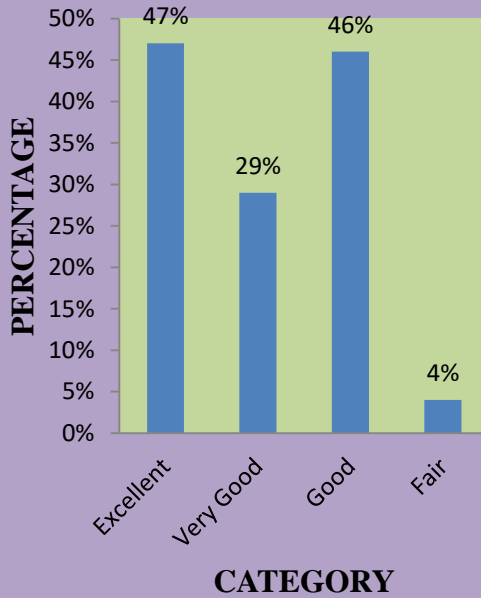

NADAR MAHAJANA SANGAM
SERMATHAI VASAN COLLEGE FOR WOMEN – MADURAI.
ALUMNAE’S FEED BACK ANALYSIS 2023-2024

S.NO	QUESTION	Excellent	%	Very Good	%	Good	%	Fair	%
1.	Does the college provides a caring Environment	164	42%	138	35%	80	20%	11	03%
2.	Your opinion on College’s contribution in building a strong sense of togetherness in you	152	39%	139	35%	99	25%	08	01%
3.	Administration	119	30%	145	37%	107	27%	22	06%
4.	Discipline (Your ideas on dress code, moral code and ethics)	139	35%	137	35%	99	25%	18	05%
5.	Cleanliness in and around the campus	127	32%	160	41%	79	20%	27	07%
6.	Exposure to activities (Inter College & Intra College)	110	28%	143	36%	105	27%	35	08%
7.	Sports Activities	185	47%	112	29%	79	46%	17	04%
8.	Field Trips, Tours	165	42%	113	29%	84	21%	31	08%
9.	Library	157	40%	149	38%	77	20%	10	02%
10.	Canteen	97	25%	147	37%	128	33%	24	06%
11.	Class Rooms	193	49%	114	29%	78	20%	08	02%
12.	Lab Facilities	160	41%	133	31%	89	23%	11	03%
13.	Hostel Facilities	133	34%	122	31%	114	29%	24	06%
14.	Transport Facilities	123	31%	132	34%	95	24%	43	11%
15.	Placement Cell	166	42%	114	29%	94	24%	19	05%
16.	Alumnae Association	164	42%	111	29%	88	22%	30	07%
17.	Your growth in personality in the time you have spent in the college	169	43%	145	37%	73	19%	06	01%
18.	Your potential to face the society after leaving the college	155	40%	127	32%	100	25%	11	03%

1.Does the college provides a caring Environment

2.Your opinion on College's contibution in building a strong sense of togetherness in you

3.Administration

4.Discipline (Your ideas on dress code, moral code and ethics)

5. Cleanliness in and around the campus

6. Exposure to activities (Inter College & Intra College)

7. Sports Activities

8. Field Trips, Tours

17. Your growth in personality in the time you have spent in the college