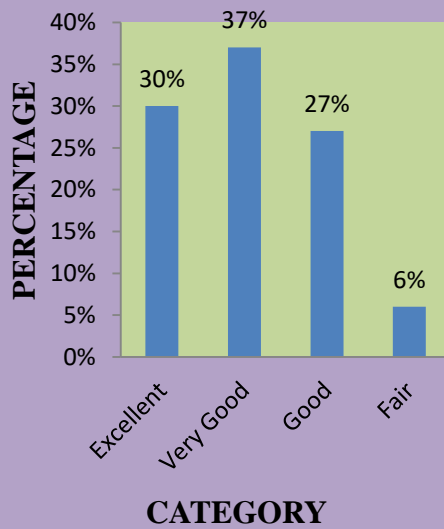

NADAR MAHAJANA SANGAM
SERMATHAI VASAN COLLEGE FOR WOMEN – MADURAI.
ALUMNAE’S FEED BACK ANALYSIS 2023-2024

S.NO	QUESTION	Excellent	%	Very Good	%	Good	%	Fair	%
1.	Does the college provides a caring Environment	164	42%	138	35%	80	20%	11	03%
2.	Your opinion on College’s contribution in building a strong sense of togetherness in you	152	39%	139	35%	99	25%	08	01%
3.	Administration	119	30%	145	37%	107	27%	22	06%
4.	Discipline (Your ideas on dress code, moral code and ethics)	139	35%	137	35%	99	25%	18	05%
5.	Cleanliness in and around the campus	127	32%	160	41%	79	20%	27	07%
6.	Exposure to activities (Inter College & Intra College)	110	28%	143	36%	105	27%	35	08%
7.	Sports Activities	185	47%	112	29%	79	46%	17	04%
8.	Field Trips, Tours	165	42%	113	29%	84	21%	31	08%
9.	Library	157	40%	149	38%	77	20%	10	02%
10.	Canteen	97	25%	147	37%	128	33%	24	06%
11.	Class Rooms	193	49%	114	29%	78	20%	08	02%
12.	Lab Facilities	160	41%	133	31%	89	23%	11	03%
13.	Hostel Facilities	133	34%	122	31%	114	29%	24	06%
14.	Transport Facilities	123	31%	132	34%	95	24%	43	11%
15.	Placement Cell	166	42%	114	29%	94	24%	19	05%
16.	Alumnae Association	164	42%	111	29%	88	22%	30	07%
17.	Your growth in personality in the time you have spent in the college	169	43%	145	37%	73	19%	06	01%
18.	Your potential to face the society after leaving the college	155	40%	127	32%	100	25%	11	03%

1.Does the college provides a caring Environment

2.Your opinion on College's contibution in building a strong sense of togetherness in you

3.Administration

4.Discipline (Your ideas on dress code, moral code and ethics)

5. Cleanliness in and around the campus

6. Exposure to activities (Inter College & Intra College)

7. Sports Activities

8. Field Trips, Tours

17. Your growth in personality in the time you have spent in the college