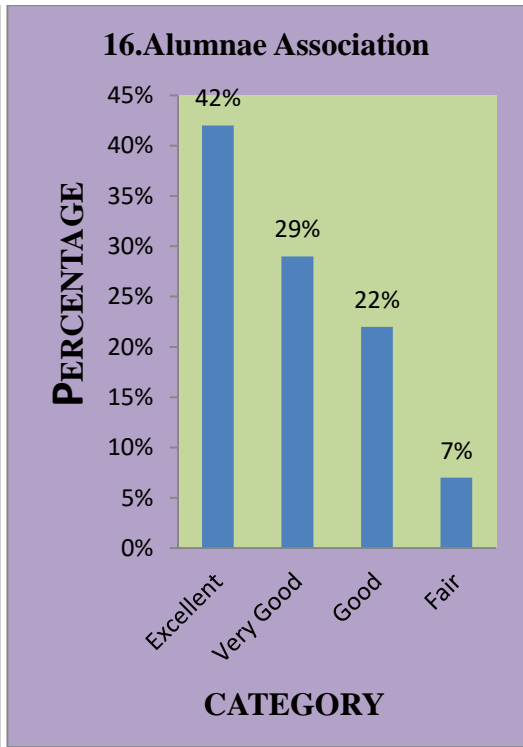

NADAR MAHAJANA SANGAM
SERMATHAI VASAN COLLEGE FOR WOMEN – MADURAI.
ALUMNAE’S FEED BACK ANALYSIS 2023-2024

S.NO	QUESTION	Excellent	%	Very Good	%	Good	%	Fair	%
1.	Does the college provides a caring Environment	164	42%	138	35%	80	20%	11	03%
2.	Your opinion on College’s contribution in building a strong sense of togetherness in you	152	39%	139	35%	99	25%	08	01%
3.	Administration	119	30%	145	37%	107	27%	22	06%
4.	Discipline (Your ideas on dress code, moral code and ethics)	139	35%	137	35%	99	25%	18	05%
5.	Cleanliness in and around the campus	127	32%	160	41%	79	20%	27	07%
6.	Exposure to activities (Inter College & Intra College)	110	28%	143	36%	105	27%	35	08%
7.	Sports Activities	185	47%	112	29%	79	46%	17	04%
8.	Field Trips, Tours	165	42%	113	29%	84	21%	31	08%
9.	Library	157	40%	149	38%	77	20%	10	02%
10.	Canteen	97	25%	147	37%	128	33%	24	06%
11.	Class Rooms	193	49%	114	29%	78	20%	08	02%
12.	Lab Facilities	160	41%	133	31%	89	23%	11	03%
13.	Hostel Facilities	133	34%	122	31%	114	29%	24	06%
14.	Transport Facilities	123	31%	132	34%	95	24%	43	11%
15.	Placement Cell	166	42%	114	29%	94	24%	19	05%
16.	Alumnae Association	164	42%	111	29%	88	22%	30	07%
17.	Your growth in personality in the time you have spent in the college	169	43%	145	37%	73	19%	06	01%
18.	Your potential to face the society after leaving the college	155	40%	127	32%	100	25%	11	03%

1.Does the college provides a caring Environment

2.Your opinion on College's contibution in building a strong sense of togetherness in you

3.Administration

4.Discipline (Your ideas on dress code, moral code and ethics)

5. Cleanliness in and around the campus

6. Exposure to activities (Inter College & Intra College)

7. Sports Activities

8. Field Trips, Tours

17. Your growth in personality in the time you have spent in the college