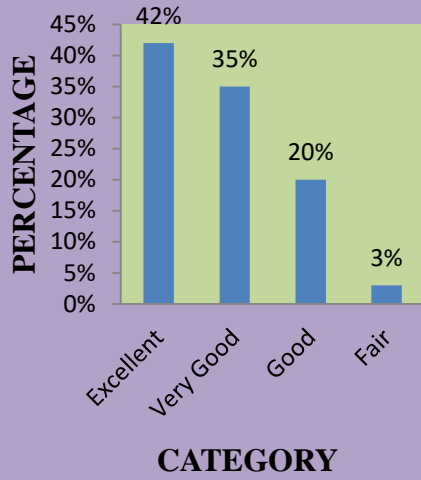

NADAR MAHAJANA SANGAM
SERMATHAI VASAN COLLEGE FOR WOMEN – MADURAI.
ALUMNAE’S FEED BACK ANALYSIS 2023-2024

S.NO	QUESTION	Excellent	%	Very Good	%	Good	%	Fair	%
1.	Does the college provides a caring Environment	164	42%	138	35%	80	20%	11	03%
2.	Your opinion on College’s contribution in building a strong sense of togetherness in you	152	39%	139	35%	99	25%	08	01%
3.	Administration	119	30%	145	37%	107	27%	22	06%
4.	Discipline (Your ideas on dress code, moral code and ethics)	139	35%	137	35%	99	25%	18	05%
5.	Cleanliness in and around the campus	127	32%	160	41%	79	20%	27	07%
6.	Exposure to activities (Inter College & Intra College)	110	28%	143	36%	105	27%	35	08%
7.	Sports Activities	185	47%	112	29%	79	46%	17	04%
8.	Field Trips, Tours	165	42%	113	29%	84	21%	31	08%
9.	Library	157	40%	149	38%	77	20%	10	02%
10.	Canteen	97	25%	147	37%	128	33%	24	06%
11.	Class Rooms	193	49%	114	29%	78	20%	08	02%
12.	Lab Facilities	160	41%	133	31%	89	23%	11	03%
13.	Hostel Facilities	133	34%	122	31%	114	29%	24	06%
14.	Transport Facilities	123	31%	132	34%	95	24%	43	11%
15.	Placement Cell	166	42%	114	29%	94	24%	19	05%
16.	Alumnae Association	164	42%	111	29%	88	22%	30	07%
17.	Your growth in personality in the time you have spent in the college	169	43%	145	37%	73	19%	06	01%
18.	Your potential to face the society after leaving the college	155	40%	127	32%	100	25%	11	03%

1.Does the college provides a caring Environment

2.Your opinion on College's contibution in building a strong sense of togetherness in you

3.Administration

4.Discipline (Your ideas on dress code, moral code and ethics)

5. Cleanliness in and around the campus

6. Exposure to activities (Inter College & Intra College)

7. Sports Activities

8. Field Trips, Tours

17. Your growth in personality in the time you have spent in the college