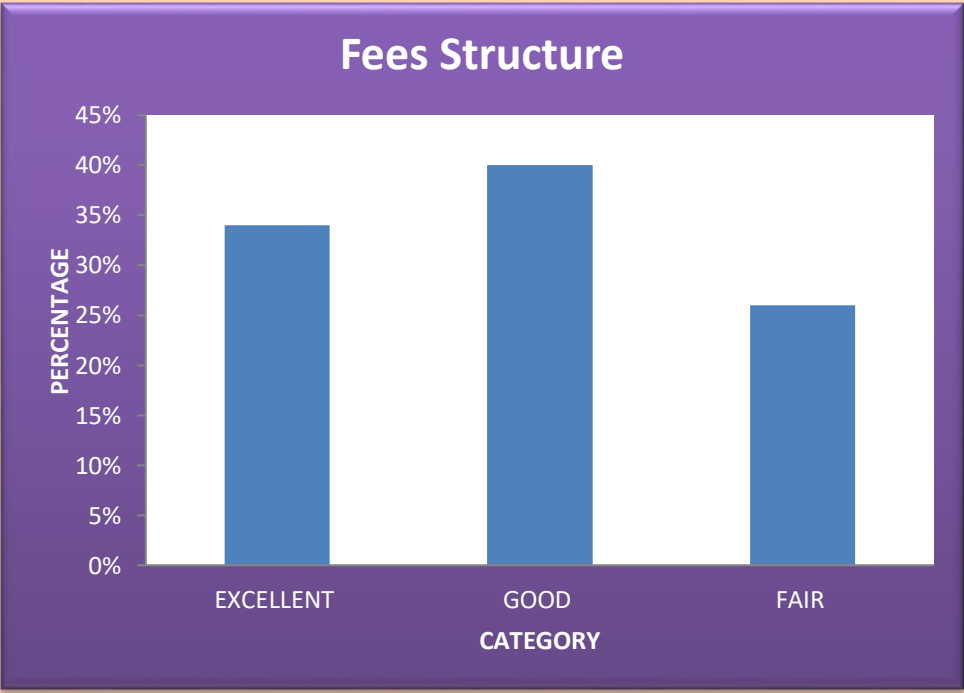

NADAR MAHAJANA SANGAM
SERMATHAI VASAN COLLEGE FOR WOMEN- MADURAI.

PARENTS' FEED BACK ANALYSIS 2025-2026

S.NO	ITEM NO	EXCELLENT	%	GOOD	%	FAIR	%
1.	Quality of Teaching	129	53%	91	37%	25	10%
2.	Fees Structure	83	34%	99	40%	63	26%
3.	Course Availability	108	44%	105	43%	32	13%
4.	Infrastructure of College	104	42%	95	39%	46	19%
5.	Infrastructure of Lab	108	44%	88	36%	49	20%
6.	Benefits obtained by your daughter	118	48%	88	36%	39	16%
7.	Transport of Facilities	105	43%	82	33%	58	24%
8.	Staff Cooperation	138	56%	78	32%	29	12%
9.	Guidance(General)	88	36%	81	33%	76	31%
10.	Response to the query	139	57%	77	31%	29	12%

Course Availability

Infrastructure of College

Infrastructure of Lab

Benefits obtained by your daughter

Transport of Facilities

Staff Cooperation

A handwritten signature in green ink, appearing to read 'Mish', is displayed on a white rectangular background.