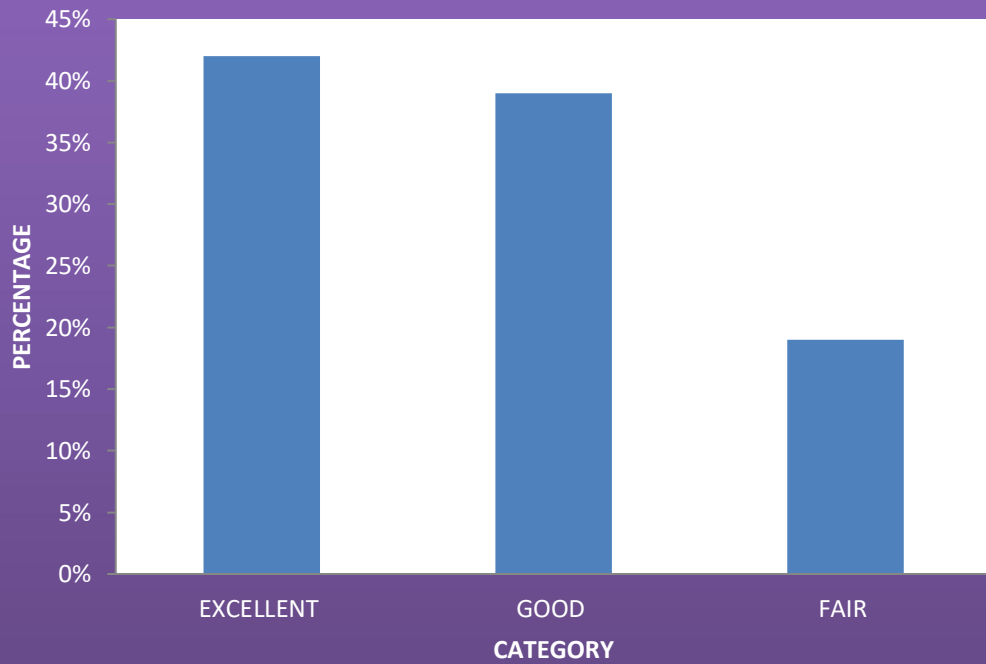

NADAR MAHAJANA SANGAM
SERMATHAI VASAN COLLEGE FOR WOMEN- MADURAI.

PARENTS' FEED BACK ANALYSIS 2025-2026

S.NO	ITEM NO	EXCELLENT	%	GOOD	%	FAIR	%
1.	Quality of Teaching	129	53%	91	37%	25	10%
2.	Fees Structure	83	34%	99	40%	63	26%
3.	Course Availability	108	44%	105	43%	32	13%
4.	Infrastructure of College	104	42%	95	39%	46	19%
5.	Infrastructure of Lab	108	44%	88	36%	49	20%
6.	Benefits obtained by your daughter	118	48%	88	36%	39	16%
7.	Transport of Facilities	105	43%	82	33%	58	24%
8.	Staff Cooperation	138	56%	78	32%	29	12%
9.	Guidance(General)	88	36%	81	33%	76	31%
10.	Response to the query	139	57%	77	31%	29	12%

Course Availability

Infrastructure of College

Infrastructure of Lab

Benefits obtained by your daughter

Transport of Facilities

Staff Cooperation

A handwritten signature in green ink, appearing to read 'Mish', is displayed on a white rectangular background.