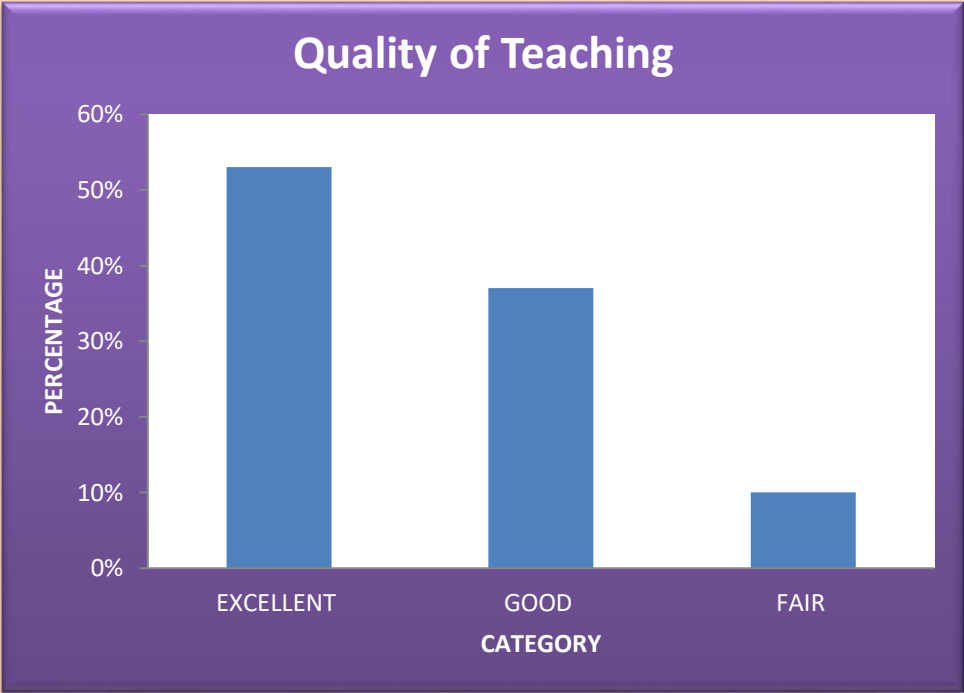

NADAR MAHAJANA SANGAM
SERMATHAI VASAN COLLEGE FOR WOMEN- MADURAI.

PARENTS' FEED BACK ANALYSIS 2025-2026

S.NO	ITEM NO	EXCELLENT	%	GOOD	%	FAIR	%
1.	Quality of Teaching	129	53%	91	37%	25	10%
2.	Fees Structure	83	34%	99	40%	63	26%
3.	Course Availability	108	44%	105	43%	32	13%
4.	Infrastructure of College	104	42%	95	39%	46	19%
5.	Infrastructure of Lab	108	44%	88	36%	49	20%
6.	Benefits obtained by your daughter	118	48%	88	36%	39	16%
7.	Transport of Facilities	105	43%	82	33%	58	24%
8.	Staff Cooperation	138	56%	78	32%	29	12%
9.	Guidance(General)	88	36%	81	33%	76	31%
10.	Response to the query	139	57%	77	31%	29	12%

Course Availability

Infrastructure of College

Infrastructure of Lab

Benefits obtained by your daughter

Transport of Facilities

Staff Cooperation

A handwritten signature in green ink, appearing to read 'Mish', is displayed on a white rectangular background.