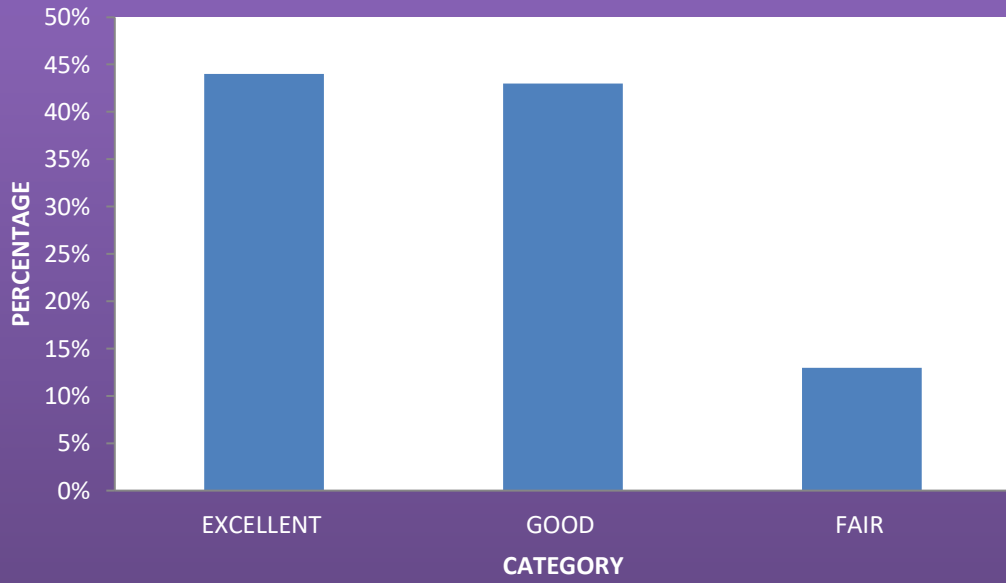

NADAR MAHAJANA SANGAM
SERMATHAI VASAN COLLEGE FOR WOMEN- MADURAI.

PARENTS' FEED BACK ANALYSIS 2025-2026

S.NO	ITEM NO	EXCELLENT	%	GOOD	%	FAIR	%
1.	Quality of Teaching	129	53%	91	37%	25	10%
2.	Fees Structure	83	34%	99	40%	63	26%
3.	Course Availability	108	44%	105	43%	32	13%
4.	Infrastructure of College	104	42%	95	39%	46	19%
5.	Infrastructure of Lab	108	44%	88	36%	49	20%
6.	Benefits obtained by your daughter	118	48%	88	36%	39	16%
7.	Transport of Facilities	105	43%	82	33%	58	24%
8.	Staff Cooperation	138	56%	78	32%	29	12%
9.	Guidance(General)	88	36%	81	33%	76	31%
10.	Response to the query	139	57%	77	31%	29	12%

Course Availability

Infrastructure of College

Infrastructure of Lab

Benefits obtained by your daughter

Transport of Facilities

Staff Cooperation

A handwritten signature in green ink, appearing to read 'Mish', is displayed on a white rectangular background.