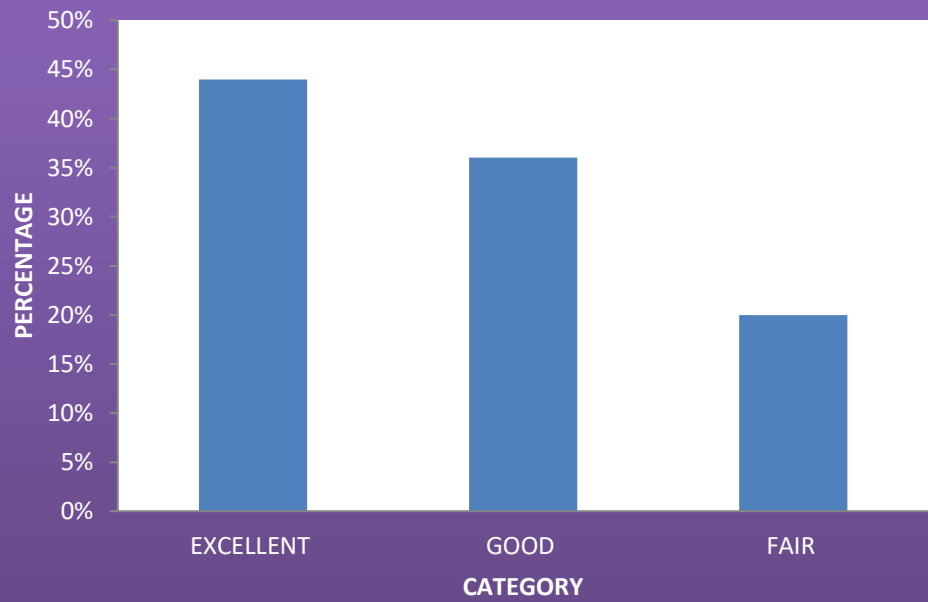

NADAR MAHAJANA SANGAM
SERMATHAI VASAN COLLEGE FOR WOMEN- MADURAI.

PARENTS' FEED BACK ANALYSIS 2025-2026

S.NO	ITEM NO	EXCELLENT	%	GOOD	%	FAIR	%
1.	Quality of Teaching	129	53%	91	37%	25	10%
2.	Fees Structure	83	34%	99	40%	63	26%
3.	Course Availability	108	44%	105	43%	32	13%
4.	Infrastructure of College	104	42%	95	39%	46	19%
5.	Infrastructure of Lab	108	44%	88	36%	49	20%
6.	Benefits obtained by your daughter	118	48%	88	36%	39	16%
7.	Transport of Facilities	105	43%	82	33%	58	24%
8.	Staff Cooperation	138	56%	78	32%	29	12%
9.	Guidance(General)	88	36%	81	33%	76	31%
10.	Response to the query	139	57%	77	31%	29	12%

Course Availability

Infrastructure of College

Infrastructure of Lab

Benefits obtained by your daughter

Transport of Facilities

Staff Cooperation

A handwritten signature in green ink, appearing to read 'Mish', is displayed on a white rectangular background.