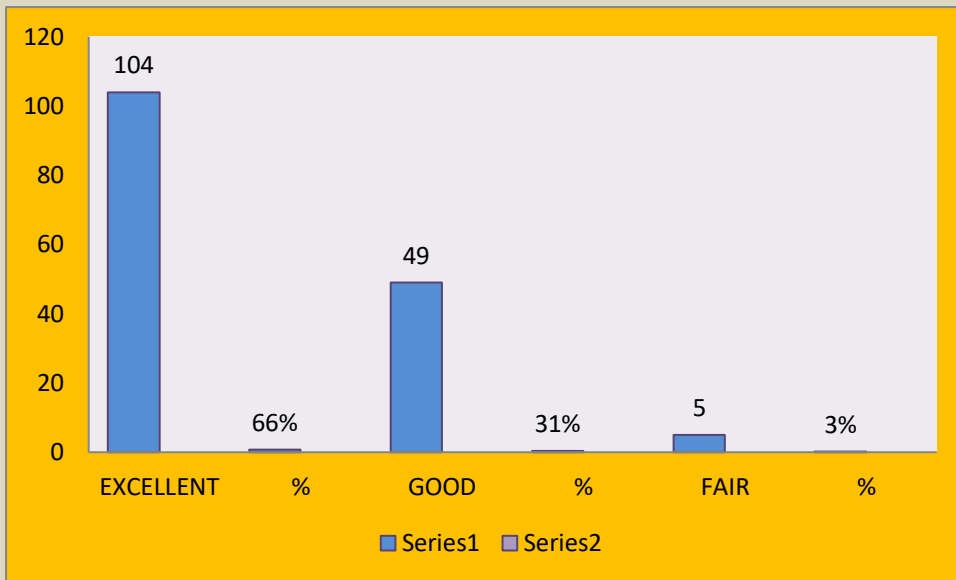

NADAR MAHAJANA SANGAM
SERMATHAI VASAN COLLEGE FOR WOMEN – MADURAI.
PARENTS' FEED BACK ANALYSIS - 2024-2025

S.NO	ITEM NO	EXCELLENT	%	GOOD	%	FAIR	%
1.	Quality of Teaching	104	66%	49	31%	5	3%
2.	Fees Structure	74	47%	58	37%	26	16%
3.	Course Availability	98	63%	45	28%	15	9%
4.	Infrastructure of College	78	49%	60	38%	20	13%
5.	Infrastructure of Lab	92	58%	46	29%	20	13%
6.	Benefits obtained by your daughter	87	55%	44	28%	27	17%
7.	Transport of Facilities	84	53%	39	25%	35	22%
8.	Staff Cooperation	108	68%	29	18%	21	14%
9.	Guidance (General)	101	64%	39	25%	18	11%
10.	Response to the query	103	65%	41	26%	14	9%

Quality of Teaching

Fees Structure

Course Availability

Infrastructure of College

Infrastructure of Lab

Benefits obtained by your daughter

Transport Facilities

Staff Cooperation