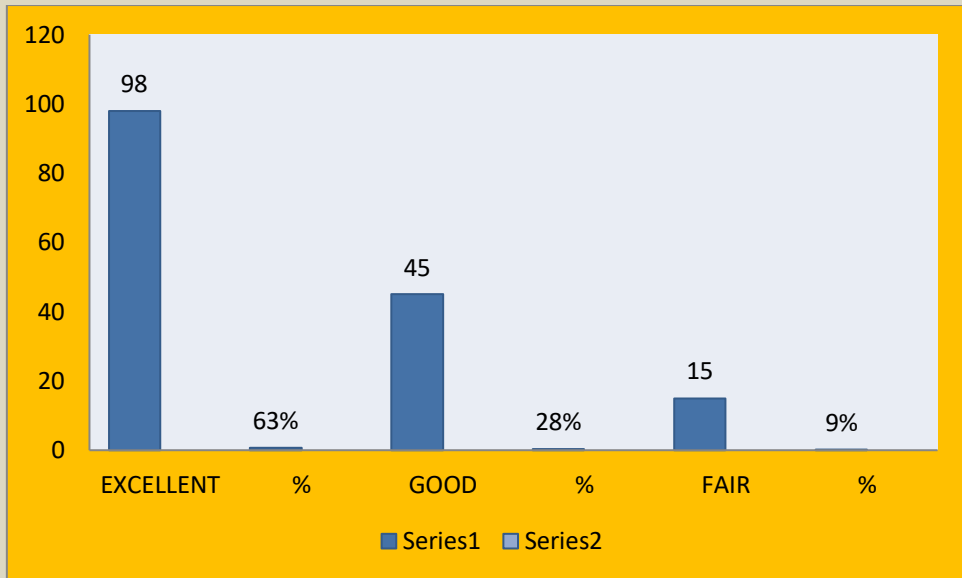

NADAR MAHAJANA SANGAM
SERMATHAI VASAN COLLEGE FOR WOMEN – MADURAI.
PARENTS' FEED BACK ANALYSIS - 2024-2025

S.NO	ITEM NO	EXCELLENT	%	GOOD	%	FAIR	%
1.	Quality of Teaching	104	66%	49	31%	5	3%
2.	Fees Structure	74	47%	58	37%	26	16%
3.	Course Availability	98	63%	45	28%	15	9%
4.	Infrastructure of College	78	49%	60	38%	20	13%
5.	Infrastructure of Lab	92	58%	46	29%	20	13%
6.	Benefits obtained by your daughter	87	55%	44	28%	27	17%
7.	Transport of Facilities	84	53%	39	25%	35	22%
8.	Staff Cooperation	108	68%	29	18%	21	14%
9.	Guidance (General)	101	64%	39	25%	18	11%
10.	Response to the query	103	65%	41	26%	14	9%

Quality of Teaching

Fees Structure

Course Availability

Infrastructure of College

Infrastructure of Lab

Benefits obtained by your daughter

Transport Facilities

Staff Cooperation