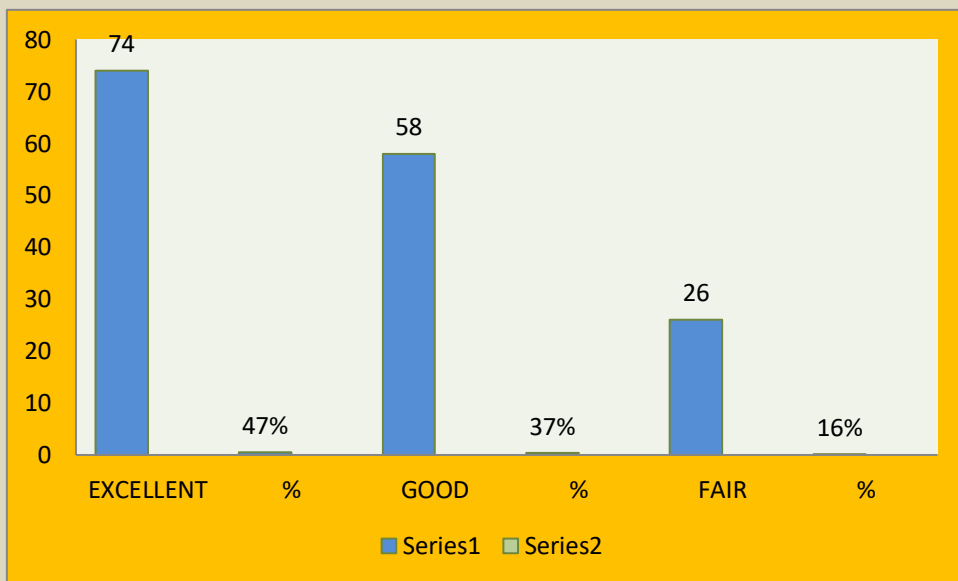

NADAR MAHAJANA SANGAM
SERMATHAI VASAN COLLEGE FOR WOMEN – MADURAI.
PARENTS' FEED BACK ANALYSIS - 2024-2025

S.NO	ITEM NO	EXCELLENT	%	GOOD	%	FAIR	%
1.	Quality of Teaching	104	66%	49	31%	5	3%
2.	Fees Structure	74	47%	58	37%	26	16%
3.	Course Availability	98	63%	45	28%	15	9%
4.	Infrastructure of College	78	49%	60	38%	20	13%
5.	Infrastructure of Lab	92	58%	46	29%	20	13%
6.	Benefits obtained by your daughter	87	55%	44	28%	27	17%
7.	Transport of Facilities	84	53%	39	25%	35	22%
8.	Staff Cooperation	108	68%	29	18%	21	14%
9.	Guidance (General)	101	64%	39	25%	18	11%
10.	Response to the query	103	65%	41	26%	14	9%

Quality of Teaching

Fees Structure

Course Availability

Infrastructure of College

Infrastructure of Lab

Benefits obtained by your daughter

Transport Facilities

Staff Cooperation