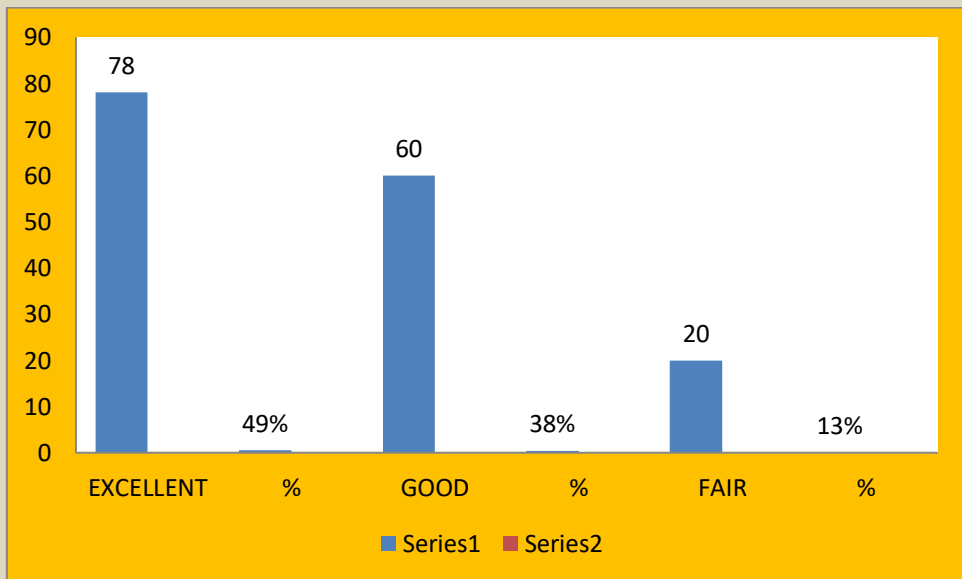

NADAR MAHAJANA SANGAM
SERMATHAI VASAN COLLEGE FOR WOMEN – MADURAI.
PARENTS' FEED BACK ANALYSIS - 2024-2025

S.NO	ITEM NO	EXCELLENT	%	GOOD	%	FAIR	%
1.	Quality of Teaching	104	66%	49	31%	5	3%
2.	Fees Structure	74	47%	58	37%	26	16%
3.	Course Availability	98	63%	45	28%	15	9%
4.	Infrastructure of College	78	49%	60	38%	20	13%
5.	Infrastructure of Lab	92	58%	46	29%	20	13%
6.	Benefits obtained by your daughter	87	55%	44	28%	27	17%
7.	Transport of Facilities	84	53%	39	25%	35	22%
8.	Staff Cooperation	108	68%	29	18%	21	14%
9.	Guidance (General)	101	64%	39	25%	18	11%
10.	Response to the query	103	65%	41	26%	14	9%

Quality of Teaching

Fees Structure

Course Availability

Infrastructure of College

Infrastructure of Lab

Benefits obtained by your daughter

Transport Facilities

Staff Cooperation